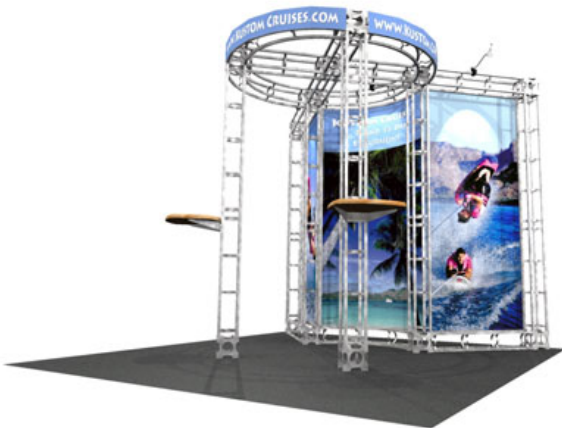

### Modularé Truss Exhibit System

The quick-ship "off the shelf" tradeshow truss kit that is fully modular and expandable. We offer a wide range of kits for a variety of booth sizes and configurations. Professionally manufactured in the USA, this system will give your next trade show the amazing look of a full custom designed exhibit, but at a fraction of the cost.

Each kit comes complete with all the parts, fixtures and fittings that you need to build your successful exhibit. But you get much more than the structure. Select kits come with stylish 50 watt, low voltage spot lights and/or adjustable tabletops in two choices of style and finish-textured silver or beech wood. The entire exhibit comes neatly packaged in heavy-duty plastic molded freight cases.

The modular truss exhibits are completely modular, which allows you to reconfigure it over and over in many combinations that adapt to your changing needs. have the versatility and impact of a "new look" at every show.